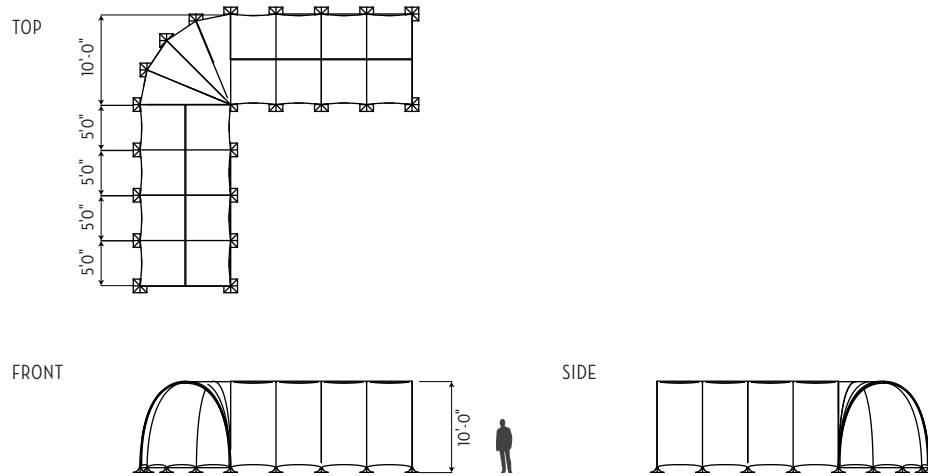

DIMENSIONS

LIMITLESS CONFIGURATION

SUGGESTED USES	ENTRYWAYS LOUNGES
FR CERTIFICATE	YES
ASSEMBLY TIME	45 MINUTES
ASSEMBLY TEAM	6 PEOPLE
FRAME COMPONENTS	18 (METAL) + 26(PVC)
FABRIC COMPONENTS	WHITE STRETCH FABRIC SKIN FRONT & BACK FLAPS (OPTIONAL) 1 (+ 22 BASE COVERS)
CLIENT - PROVIDED COMPONENTS	(14) - (22) 18" X 18" BASE PLATES (14) - (22) 6" PINS