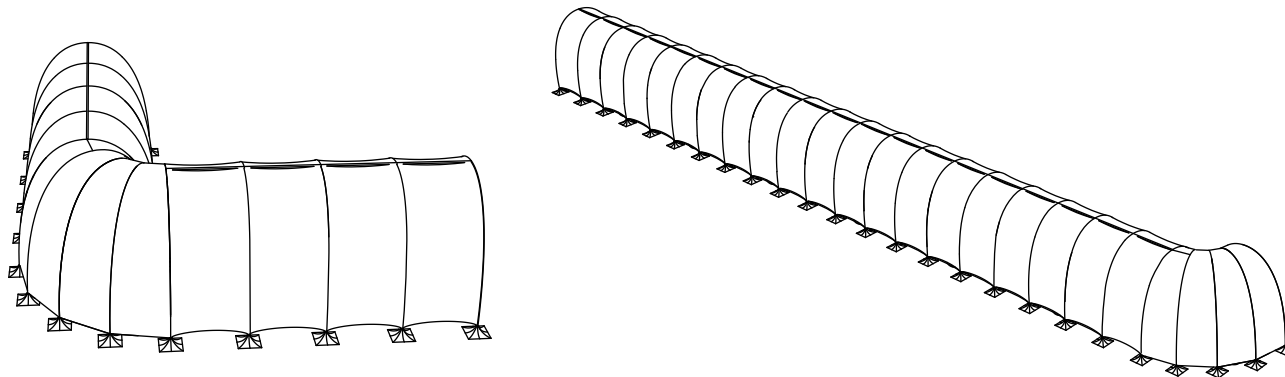

DIMENSIONS

LIMITLESS CONFIGURATION

SUGGESTED USES	ENTRYWAYS LOUNGES
FR CERTIFICATE	YES
ASSEMBLY TIME	45 MINUTES
ASSEMBLY TEAM	6 PEOPLE
FRAME COMPONENTS	18 (METAL) + 26(PVC)
FABRIC COMPONENTS	WHITE STRETCH FABRIC SKIN FRONT & BACK FLAPS (OPTIONAL) 1 (+ 22 BASE COVERS)
CLIENT - PROVIDED COMPONENTS	(14) - (22) 18" X 18" BASE PLATES (14) - (22) 6" PINS