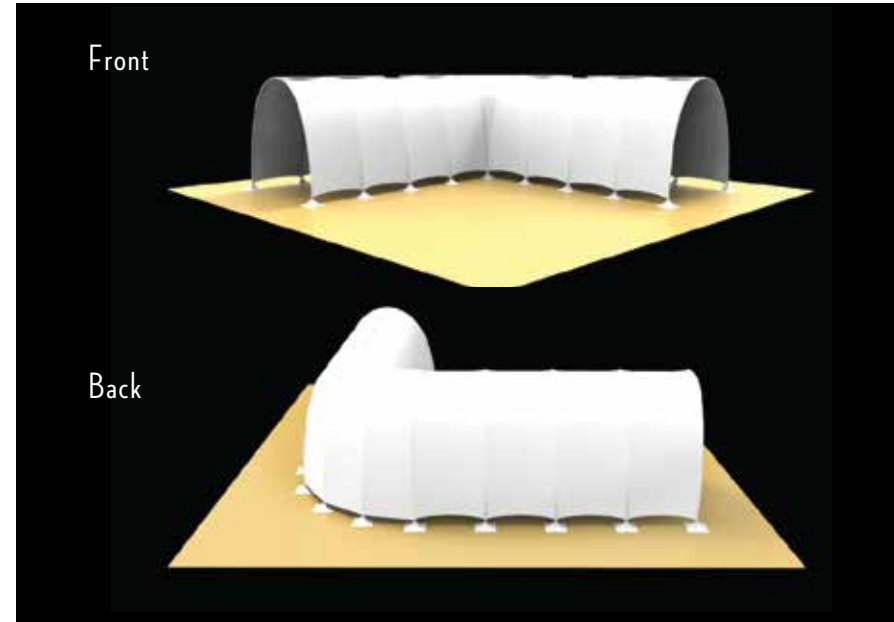

DIMENSIONS

LIMITLESS CONFIGURATION

SUGGESTED USES	ENTRYWAYS LOUNGES
FR CERTIFICATE	YES
ASSEMBLY TIME	45 MINUTES
ASSEMBLY TEAM	6 PEOPLE
FRAME COMPONENTS	18 (METAL) + 26(PVC)
FABRIC COMPONENTS	WHITE STRETCH FABRIC SKIN FRONT & BACK FLAPS (OPTIONAL) 1 (+ 22 BASE COVERS)
CLIENT - PROVIDED COMPONENTS	(14) - (22) 18" X 18" BASE PLATES (14) - (22) 6" PINS